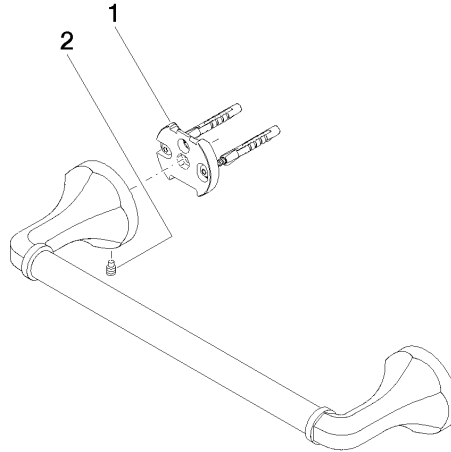

83 030 361

- gauge 300 mm
- width 360mm
- height 60 mm
- rosette Ø 60 mm
- 90mm projection

	Chrome	83 030 361-00
	Brushed Platinum	83 030 361-06
	Platinum	83 030 361-08
	Durabress (23kt Gold)	83 030 361-09
	Brushed Durabress (23kt Gold)	83 030 361-28
	Brushed Dark Platinum	83 030 361-99

Recommended miscellaneous

MADISON Mounting for towel bar/tumbler mounting on two sides - 12 358 970 90
 •for towel bar mounting plus towel bar mounting on back.

83 030 361

mm [inches]

83 030 361

Spare parts list

No.	Item Number	Name	Quantity used	Delivery time
1	05 17 97 507 00 90	fixing set	2	2
2	04 31 11 140 00 90	pin	2	2